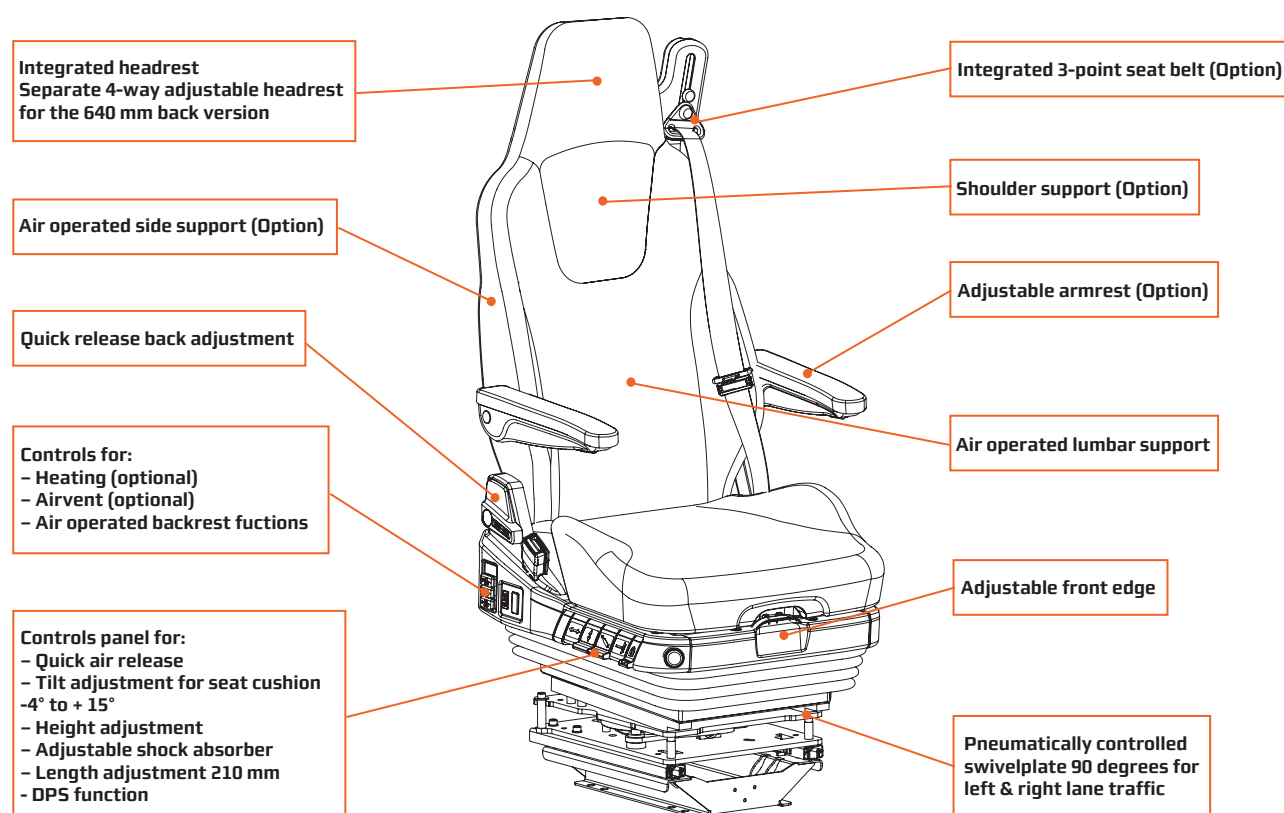

BE-GE

BE-GE 30-series R/L Bus

The seats illustrated are fitted with extra items.

Separate head rest.

Shoulder support and Ergo back are options.

BE-GE 30-series are suitable for buses, trucks, railway and with its wide range of options it can be modified to be used in lots of applications, such as construction-, forestry- and industrial vehicles.

The user friendly control panel can be placed on the seats either side or on the front.

BE-GE 30-series are air suspended seats that offer the highest comfort levels available. Among the new innovations on offer are the air operated shoulder support and the DPS function. The DPS function allows the driver to easily change between static and air suspended mode with a touch of a button in order to adapt to the roads conditions. Parallel with the seats innovative functions you will find a modern and practical design with flexible seat comfort and the best ergonomics. Our bus type seat models are equipped with a pneumatically controlled swivel plate 0-90 degrees, also equipped is a fixed base from 70mm up to 115mm to meet H-points.

Standards:

ISO 6683, SAE J386 (2-point belt)
R14.07, N2/N3, M2, M3 (3-point belt)
FMVSS 302, ISO 3795, 76/115/EEC,
R118, EN 45545 (Optional)

BE-GE 30-series R/L Bus

BE-GE 30-seriens standard features are weight independent height adjustment, quick air release, air operated tilt of seat cushion and release of slide rails, DPS function, air operated lumbar and side support and integrated headrest and a manual air controlled height adjustment system. The seat can be specified with 640 mm backrest and separate headrest.

Options:

The seats can be equipped with armrests, extra shoulder support, electrical heating, 3-point seatbelt with height adjustment as extra option, 2- or 4-point seatbelt, 4-way headrest (640 mm backrest version), Airvent (ventilated seat cushions), vibration indicator, built in compressor, leather trim.